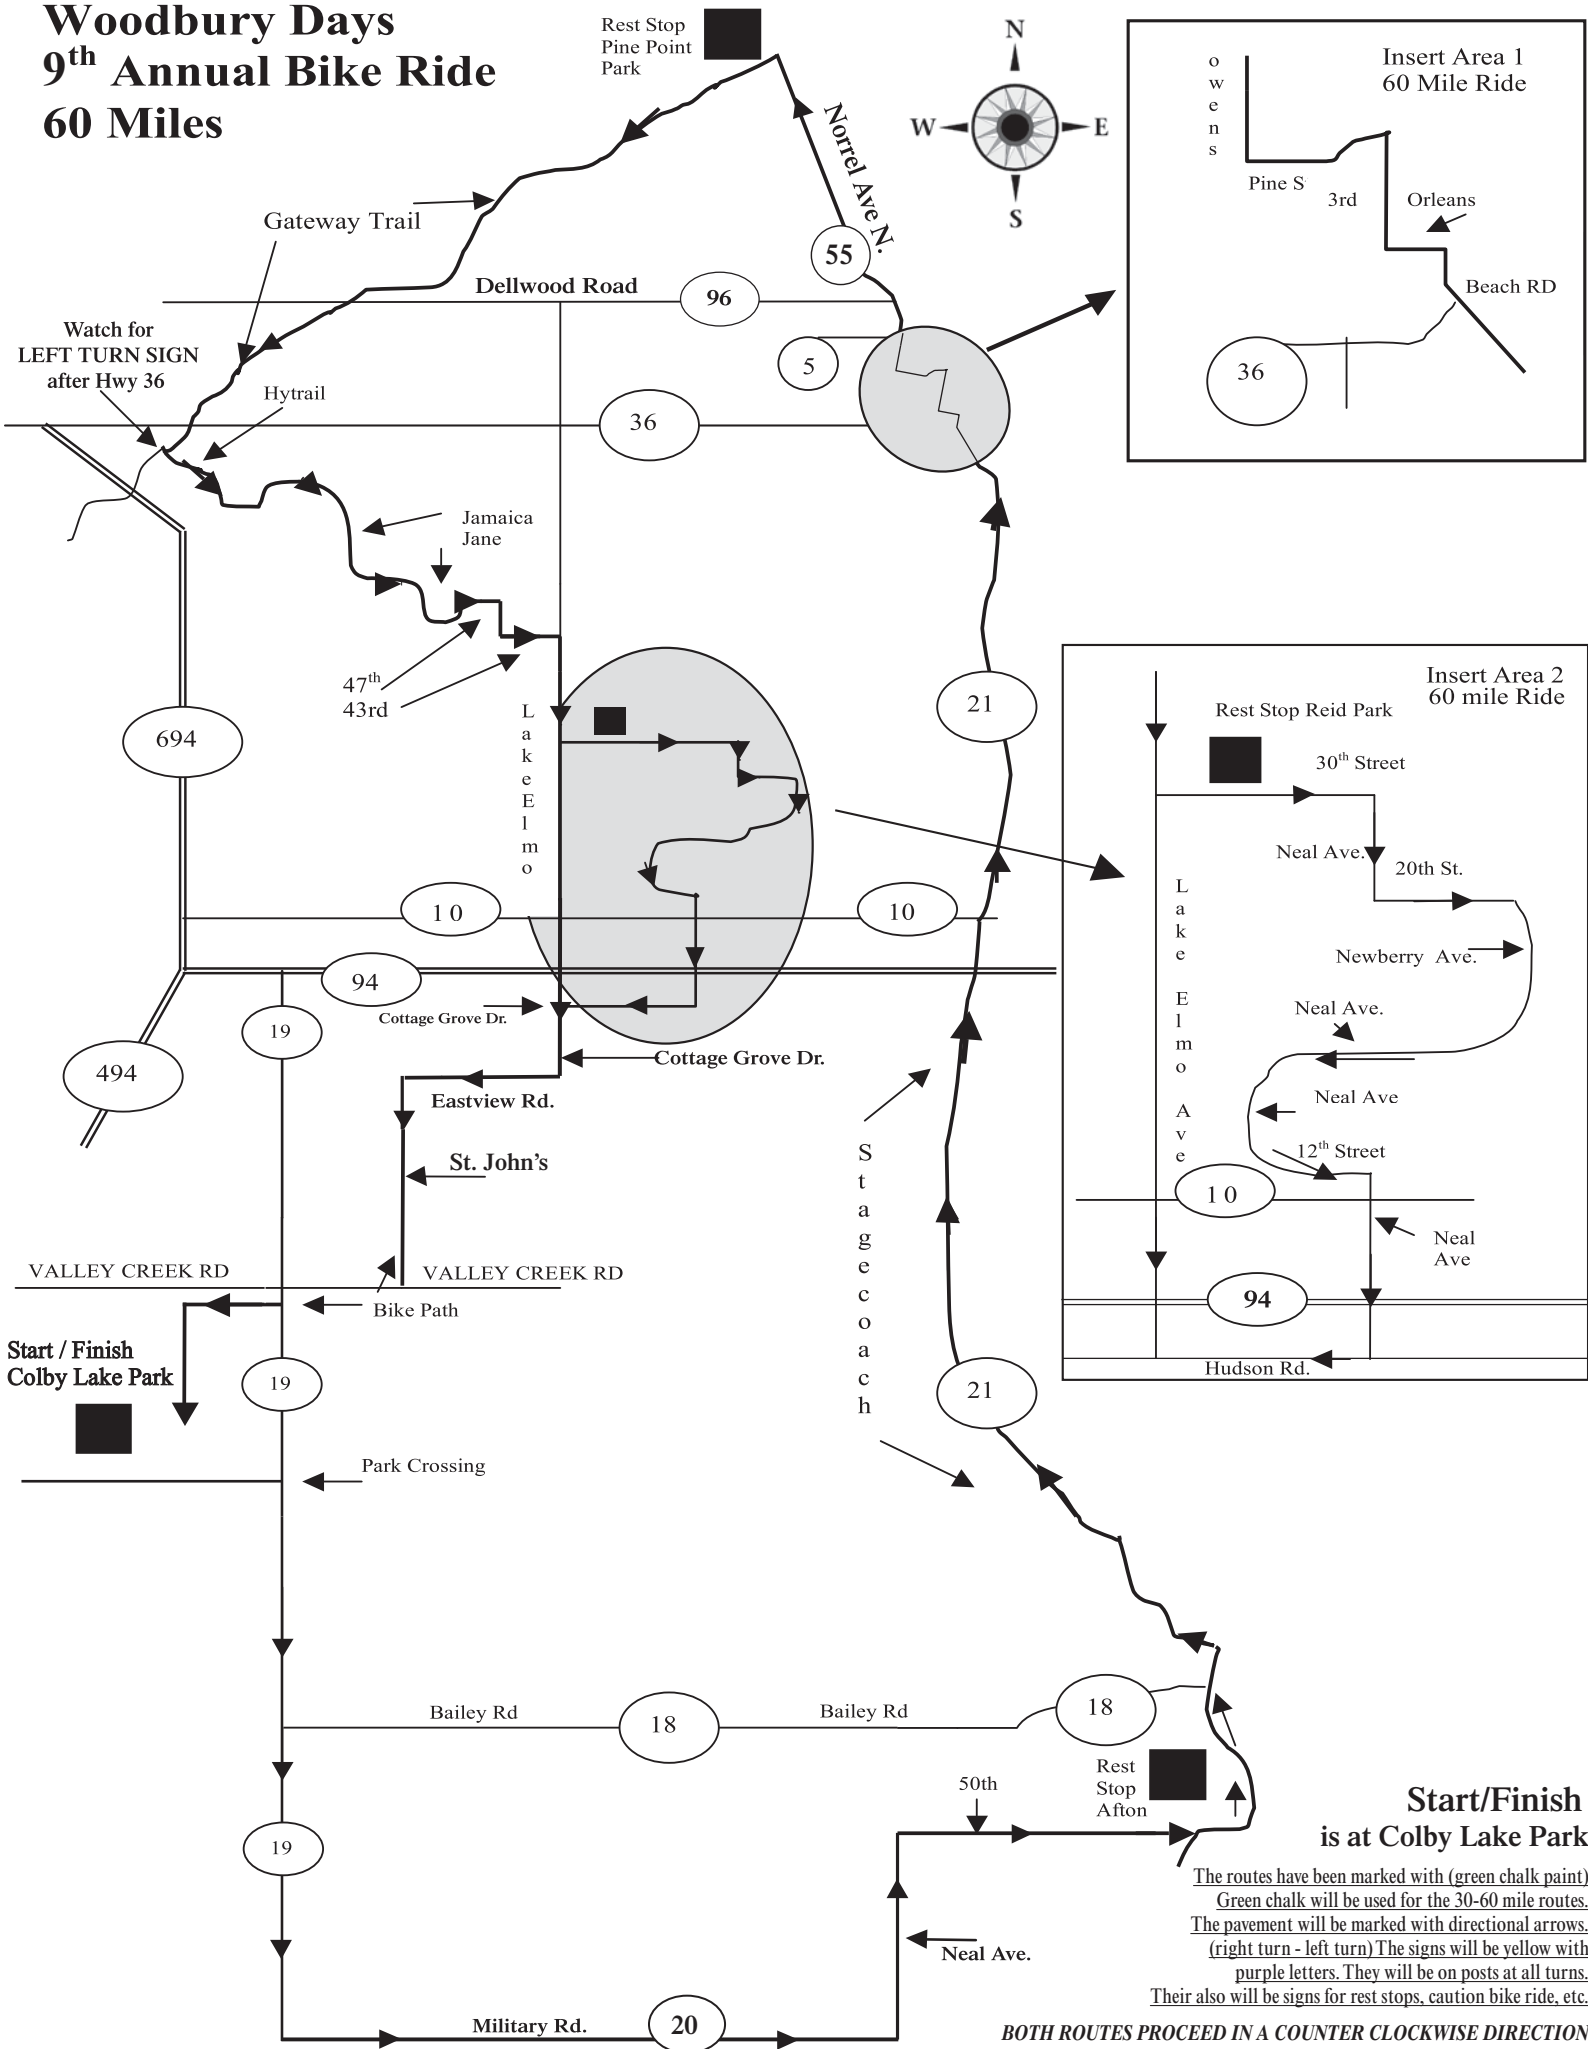

Woodbury Days 9th Annual Bike Ride 60 Miles

**Start/Finish
is at Colby Lake Park**

The routes have been marked with (green chalk paint)
Green chalk will be used for the 30-60 mile routes.
The pavement will be marked with directional arrows.
(right turn - left turn) The signs will be yellow with
purple letters. They will be on posts at all turns.
Their also will be signs for rest stops, caution bike ride, etc.

BOTH ROUTES PROCEED IN A COUNTER CLOCKWISE DIRECTION